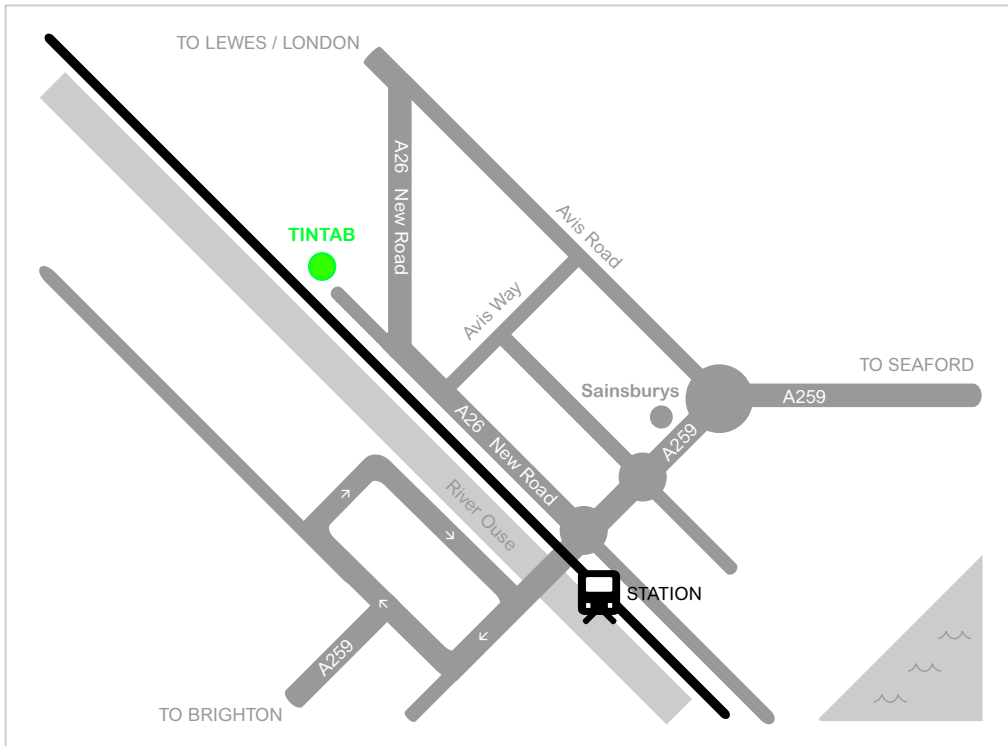

## TINTAB / NEWHAVEN MAP AND DIRECTIONS

TIN TAB LTD 5-7 NORTH IND EST NEW ROAD NEWHAVEN BN9 0HE T 01273 515155 [TINTAB.COM](http://TINTAB.COM)

### BY ROAD

From the north (London /Lewes)

M23/A23 south from London. A27 east to by pass Lewes. Follow signs for Newhaven on A26. On entering Newhaven, take first right after Avis Road. Parking outside Tin Tab opposite pallet yard.

From the west and east (Brighton / Eastbourne)

A259 coast road direct to Newhaven. Follow signs for Lewes (A26). Follow A26 / New Road through industrial area for 0.5 mile. Take left turning at large "MOT" sign and pallet yard. Parking outside Tin Tab opposite pallet yard.

### BY BIKE

South coast National Cycle route No. 2 easily connects Newhaven with Brighton and Seaford. No designated cycle route from Lewes. Bicycles not permitted on trains to or from London from 7am - 10am and 4pm - 7pm.